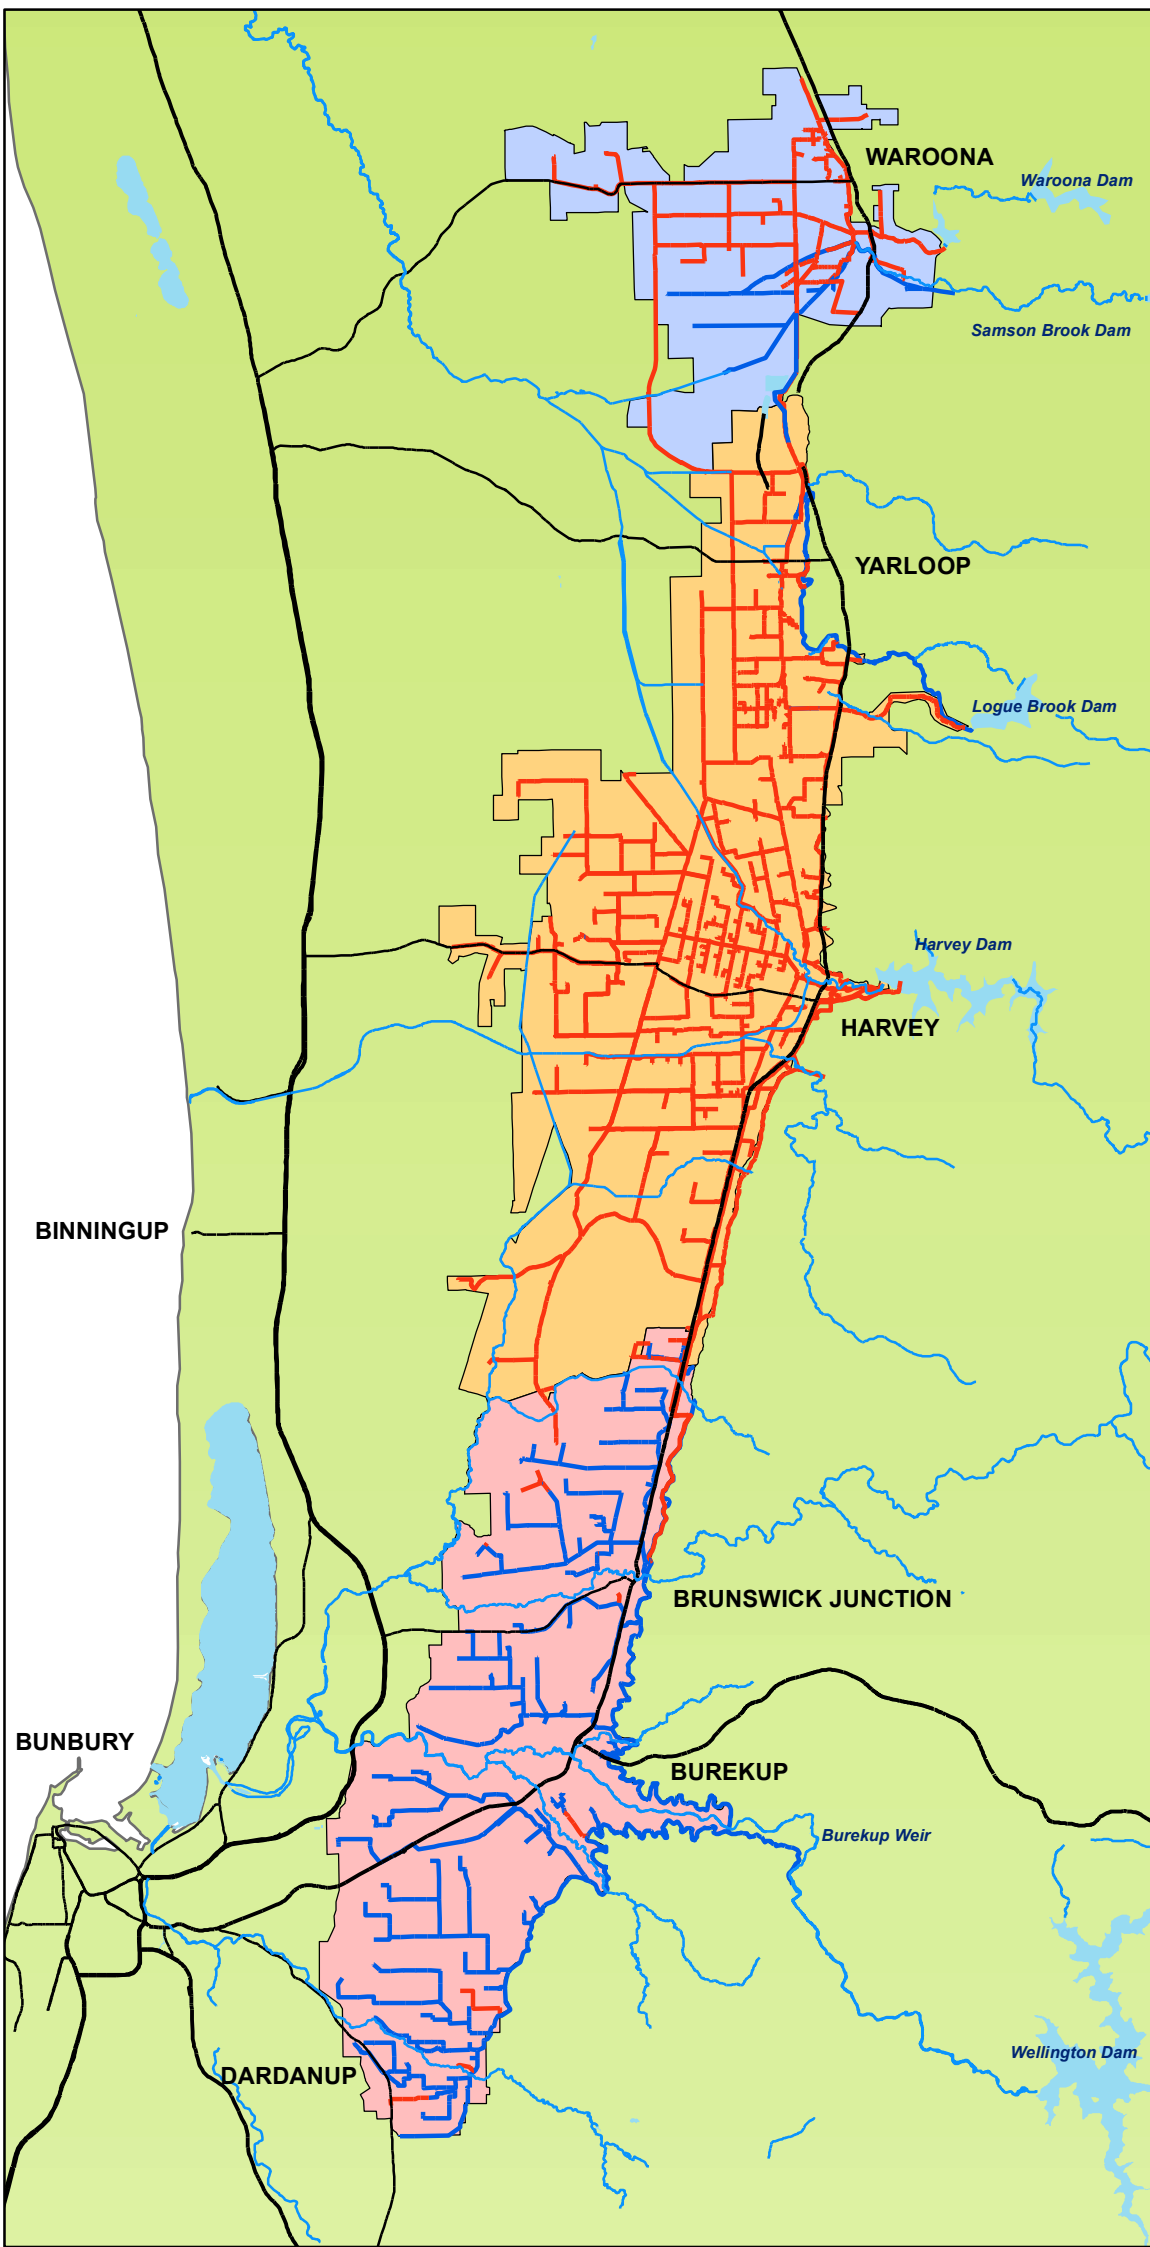

Harvey Water Irrigation Districts

-  Channel
-  Pipeline

Irrigation Districts

-  Collie River
-  Harvey
-  Waroona

Harvey Water

"Supporting Regional Economic Development"

Harvey Water
James Stirling Place
Harvey WA 6220